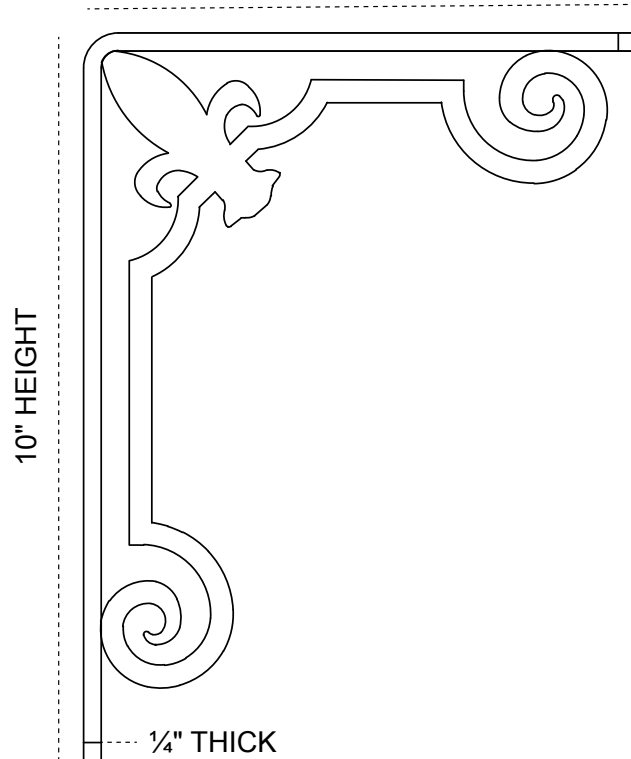

# 1½-INCH W X 7½-INCH D X 10-INCH H FLEUR-DE-LIS SINGLE BRACE BRACKET

1½" WIDTH

FRONT PROFILE

7½" DEPTH

SIDE PROFILE

**HEAVY-DUTY ¼" THICK**

**AVAILABLE IN:**  
POWDER COATED BLACK

**BKTM01X07X10SFLPBL**