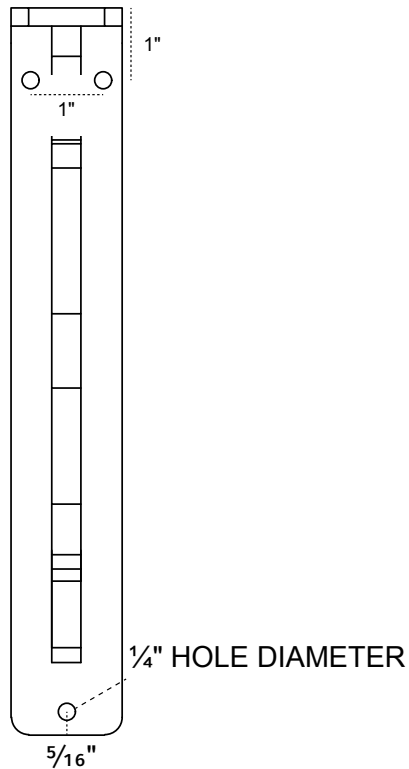

# 1½-INCH W X 7½-INCH D X 10-INCH H FLEUR-DE-LIS SINGLE BRACE BRACKET

1½" WIDTH

FRONT PROFILE

7½" DEPTH

SIDE PROFILE

**HEAVY-DUTY ¼" THICK**

**AVAILABLE IN:**  
POWDER COATED BLACK

**BKTM01X07X10SFLPBL**